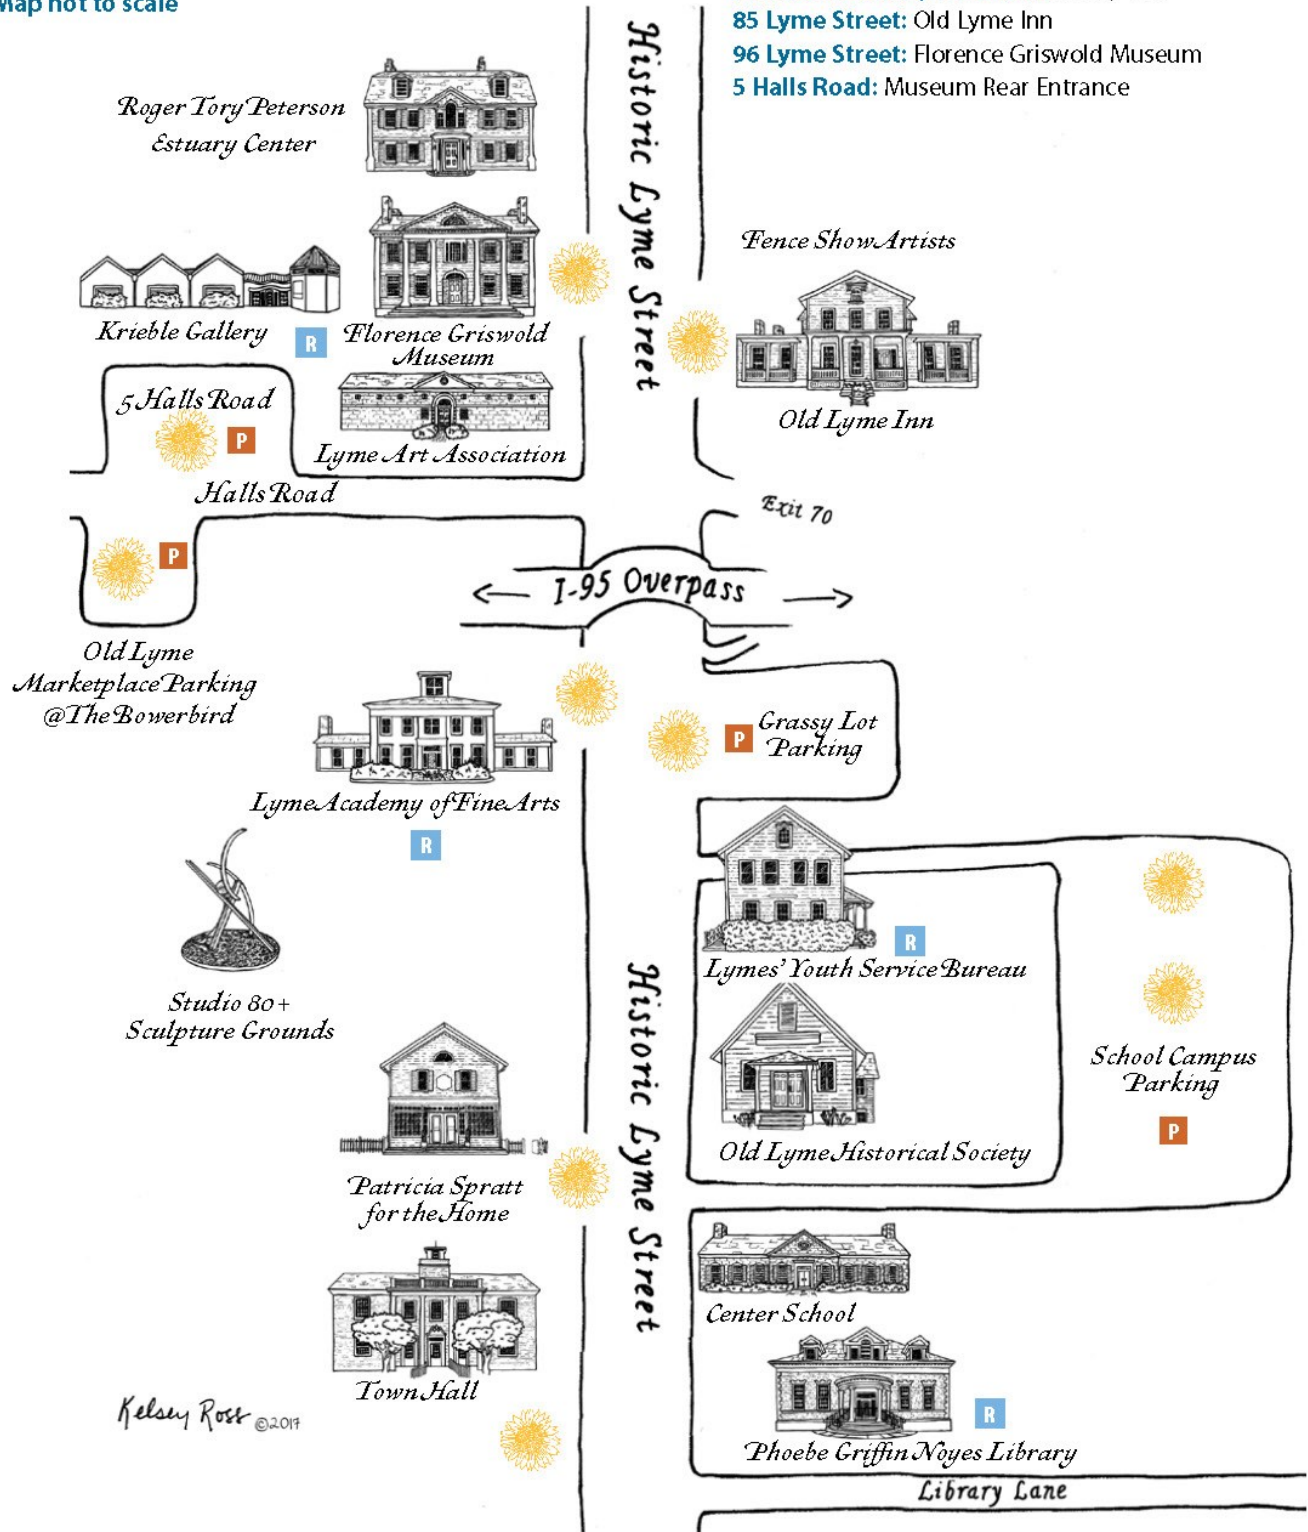

## **P** Festival Parking: GPS Addresses

**Museum Rear Entrance:** 5 Halls Road  
**Old Lyme Marketplace /The Bowerbird:** 46 Halls Road  
**Lyme Academy Grassy Lot:** Across from 84 Lyme Street  
**High School/Middle School:** 69 Lyme Street/Enter drive to rear lots

## **R** Restrooms/Portables

Map not to scale

## **Saturday Shuttle Bus Stops** 9:15am-3:45pm

**Look for shuttle signs and yellow balloons! Shuttle stops:**  
**46 Halls Road:** OL Marketplace Parking Lot @The Bowerbird  
**84 Lyme Street:** Lyme Academy of Fine Arts  
**60 Lyme Street:** Patricia Spratt for the Home  
**34 Lyme Street:** OL Ice Cream Shoppe (for Library)  
**69 Lyme Street:** High School & Middle School Tennis Courts  
**Across from 84 Lyme Street:** Grassy Lot  
**85 Lyme Street:** Old Lyme Inn  
**96 Lyme Street:** Florence Griswold Museum  
**5 Halls Road:** Museum Rear Entrance